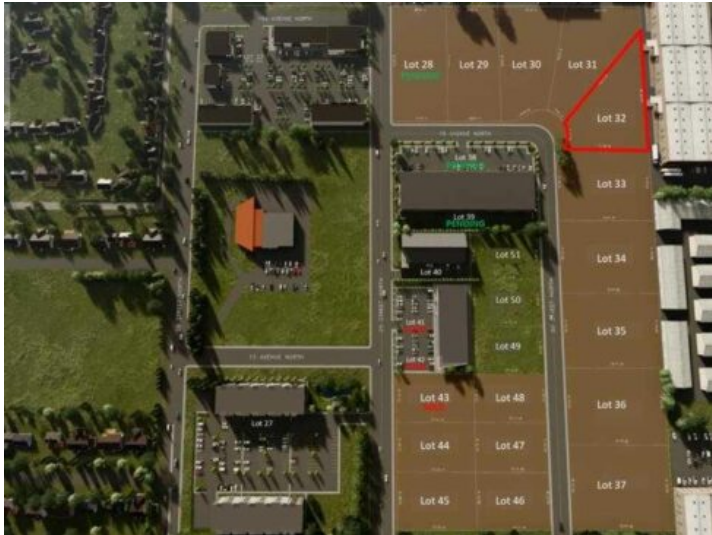

Anne French
Your REALTOR®
Love where you live.

403-894-9537
anne@locknkeyrealty.ca

3033 15 Avenue N
Lethbridge, Alberta

MLS # A2241322

$380,000

Division: NONE

Lot Size: 1.06 Acres

Lot Feat: -

By Town: -

LLD: -

Zoning: DC

Water: -

Sewer: -

Utilities: -

Fibre Optic High Speed Internet Broadcast Business Park offers a unique mixed use project with land sales built to suit opportunities in a highly visible location. Individual lots of various sizes are available, ranging from 0.5 - 1.00 acres which can be combined to form a bigger parcel. The land is in close proximity to mature commercial and residential neighborhoods, including 100+ new residential units in the Broadcast Business Park. Excellent access from 28th Street North