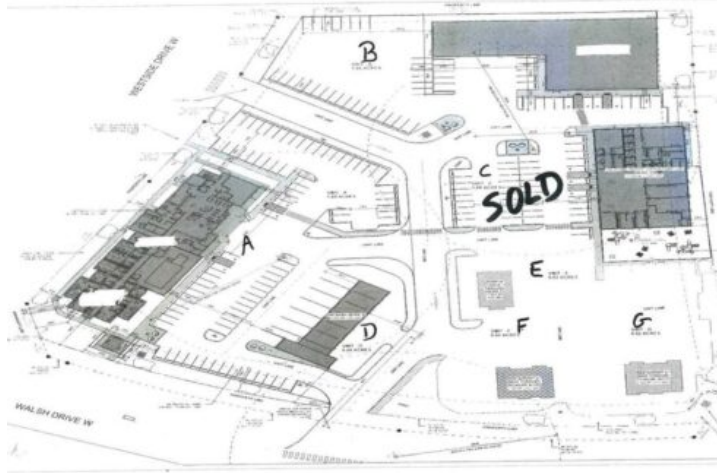

Anne French
Your REALTOR®
Love where you live.

403-894-9537
anne@locknkeyrealty.ca

unit D, 2401 WESTSIDE Drive W
Lethbridge, Alberta

MLS # A2286161

\$799,000

Division: NONE

Lot Size: 0.52 Acre

Lot Feat: -

By Town: -

LLD: -

Zoning: DC

Water: -

Sewer: -

Utilities: -

This lot is located in one of west Lethbridge's newest developments. It is called University Gateway Business Center. The zoning is DC direct control.