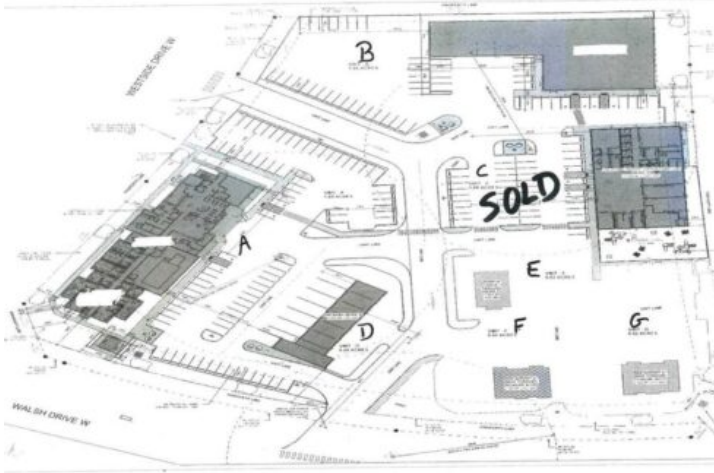

Anne French
Your REALTOR®
Love where you live.

403-894-9537
anne@locknkeyrealty.ca

**UNIT A, 2401 WESTSIDE Drive W
Lethbridge, Alberta**

MLS # A2287347

\$2,200,000

Division: NONE

Lot Size: 1.89 Acres

Lot Feat: -

By Town: -

LLD: -

Zoning: DC

Water: -

Sewer: -

Utilities: -

This lot is located in one of west Lethbridge's newest developments. It is called University Gateway Business Center