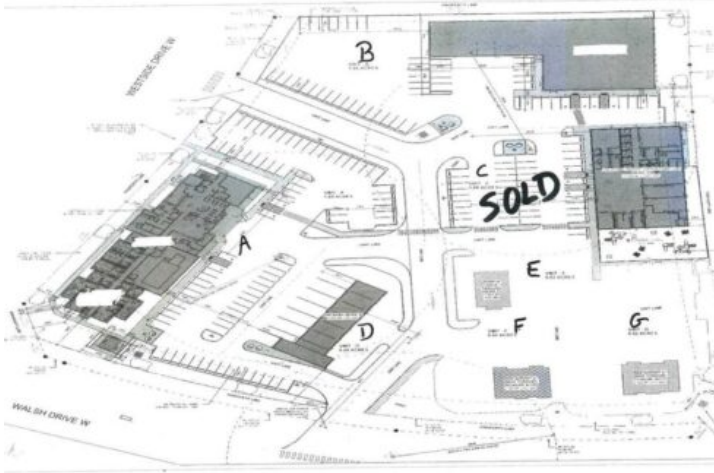

Anne French
Your REALTOR®
Love where you live.

403-894-9537
anne@locknkeyrealty.ca

**UNIT F, 2401 WESTSIDE Drive W
Lethbridge, Alberta**

MLS # A2287406

\$749,000

Division: NONE

Lot Size: 0.52 Acre

Lot Feat: -

By Town: -

LLD: -

Zoning: DC

Water: -

Sewer: -

Utilities: -

This lot is located in one of Lethbridge's newest subdivisions. It is called University Gateway Business Center.