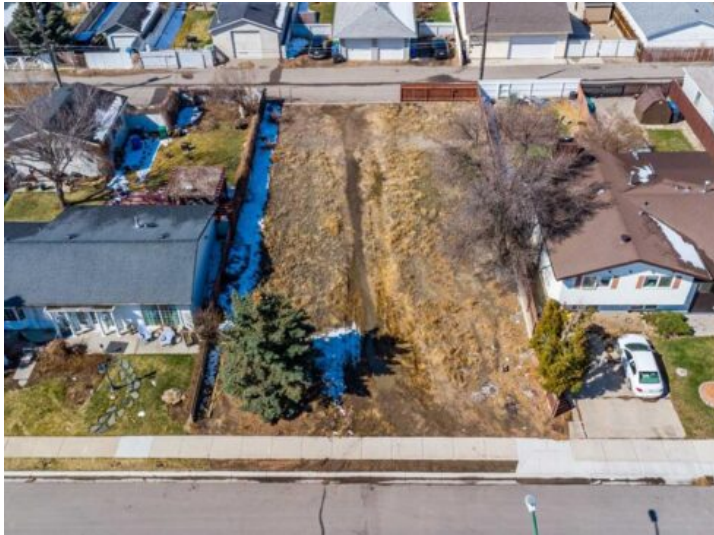

Anne French
Your REALTOR®
Love where you live.

403-894-9537
anne@locknkeyrealty.ca

1008 9 Street North
Lethbridge, Alberta

MLS # A2300902

$189,000

Division: Staffordville

Lot Size: 0.19 Acre

Lot Feat: -

By Town: -

LLD: -

Zoning: R-L

Water: -

Sewer: -

Utilities: -

Hidden lot in Staffordville. R-L zoning would allow for a duplex on this lot and it's a big space to work with. Easy access to main arteries in the city and established neighbourhood. Check it out!